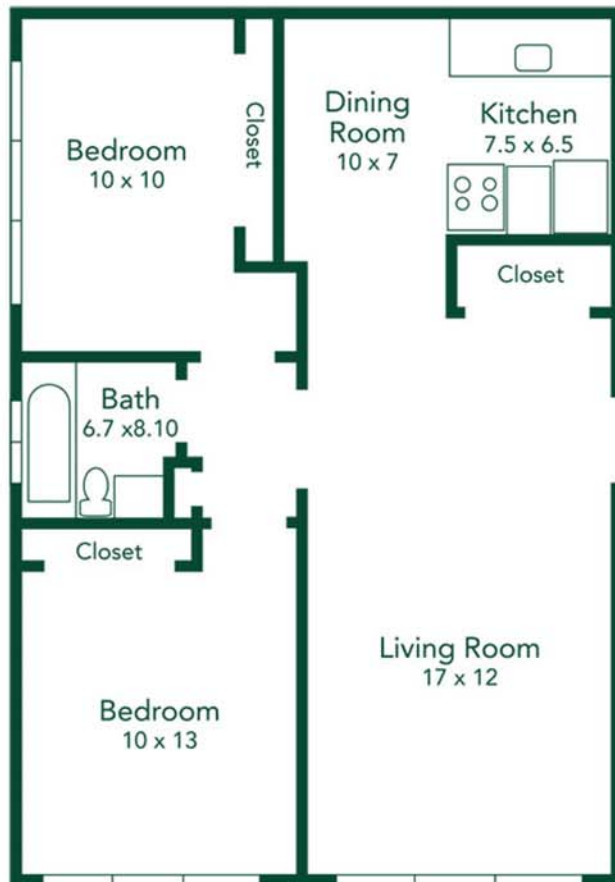

Plymouth Heritage

APARTMENTS

THE LEXINGTON

2 Bedroom • 1 Bath • 850 Sq. Ft.*

*All room dimensions are approximate.

Professionally Managed by:

E-MAIL: plymouth@bergerrealtygroup.com

<http://www.bergerrealtygroup.com/>