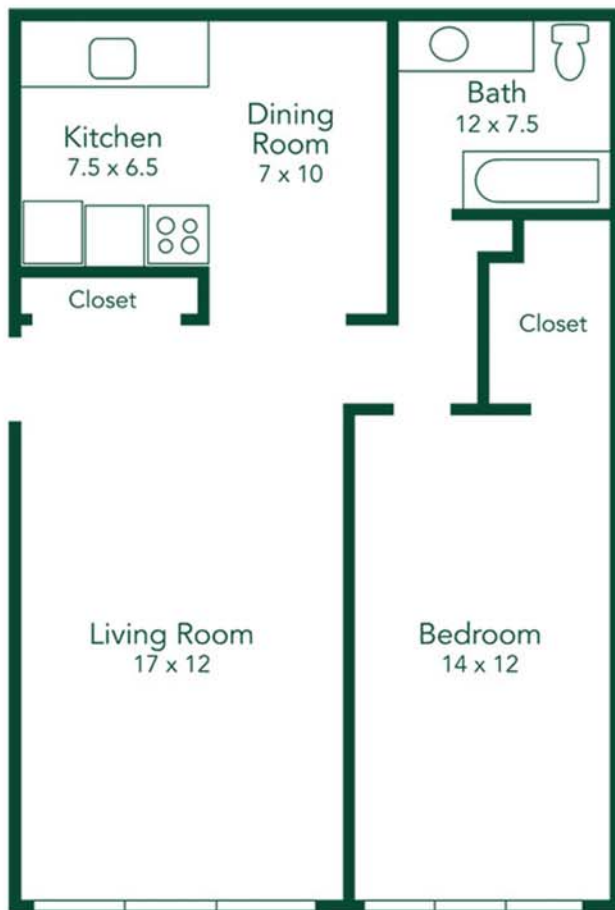

## THE HERITAGE

1 Bedroom • 1 Bath • 750 Sq. Ft.\*

\*All room dimensions are approximate.

Professionally Managed by:

**Berger Realty Group, Inc.**

*Where Integrity Meets Excellence*

E-MAIL: [plymouth@bergerrealtygroup.com](mailto:plymouth@bergerrealtygroup.com)