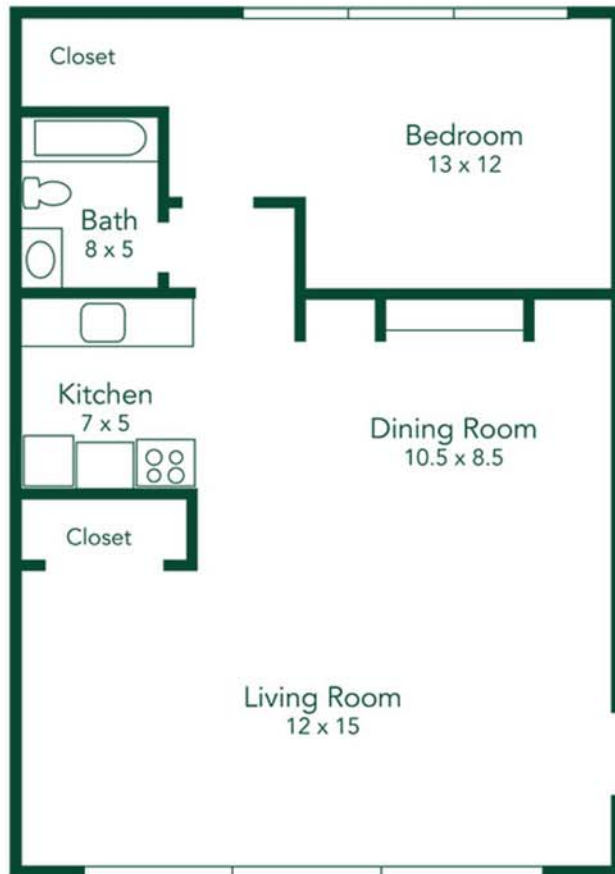

Plymouth Heritage

APARTMENTS

THE BRIDGEPORT

1 Bedroom • 1 Bath (1st Floor) • 650 Sq. Ft.*

*All room dimensions are approximate.

Professionally Managed by:

E-MAIL: plymouth@bergerrealtygroup.com

<http://www.bergerrealtygroup.com/>