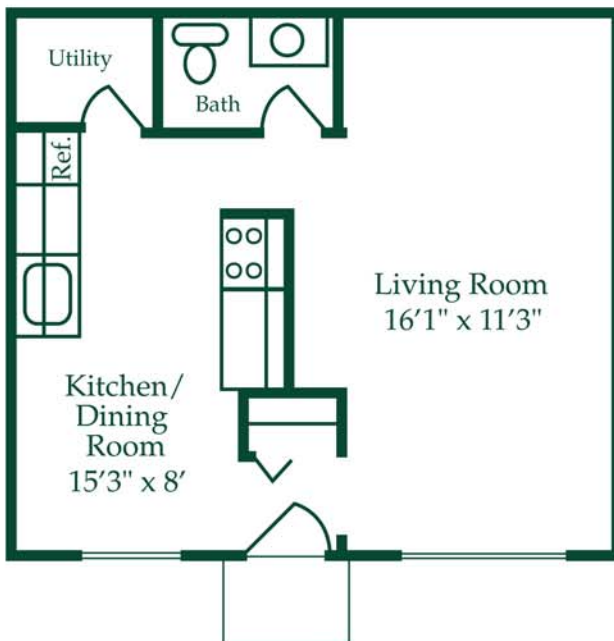

Kensington Place
Townhomes

Kensington Place Townhomes
16651 East Twelve Mile Road
Roseville, MI 48066
CALL: 586-771-2100
FAX: 586-771-2580

THE WOODHAVEN

2 Bedroom • 1 1/2 Bath • Without Basement • 850 Sq. Ft.*