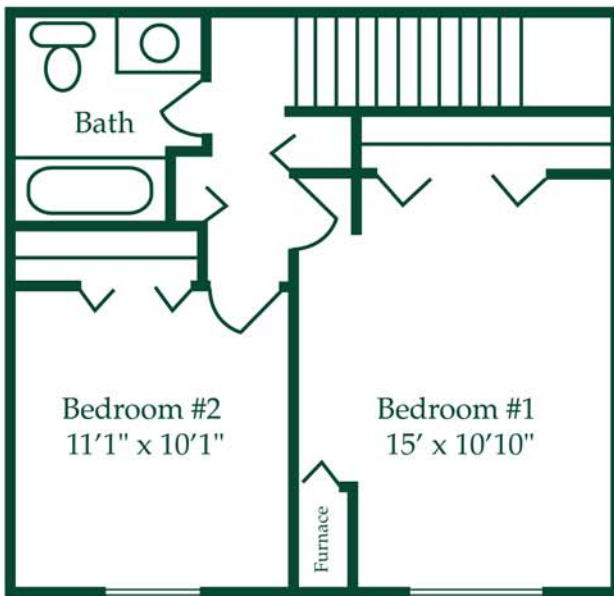

Kensington Place
Townhomes

Kensington Place Townhomes
16651 East Twelve Mile Road
Roseville, MI 48066
CALL: 586-771-2100
FAX: 586-771-2580

THE WOODHAVEN

2 Bedroom • 1 1/2 Bath • Without Basement • 850 Sq. Ft.*