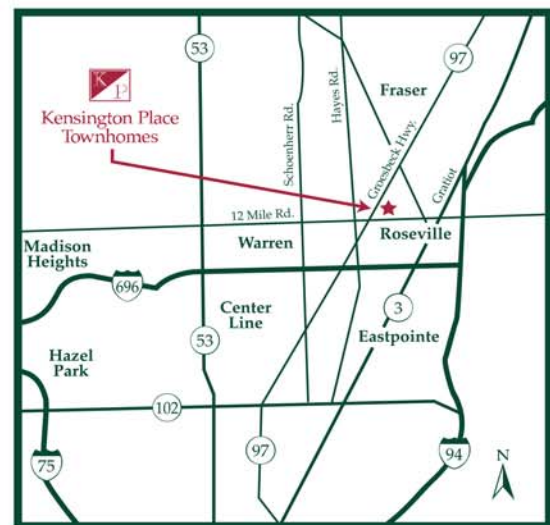

Kensington Place
Townhomes

Kensington Place Townhomes
16651 East Twelve Mile Road
Roseville, MI 48066
CALL: 586-771-2100
FAX: 586-771-2580

THE WOODHAVEN

2 Bedroom • 1 1/2 Bath • Without Basement • 850 Sq. Ft.*