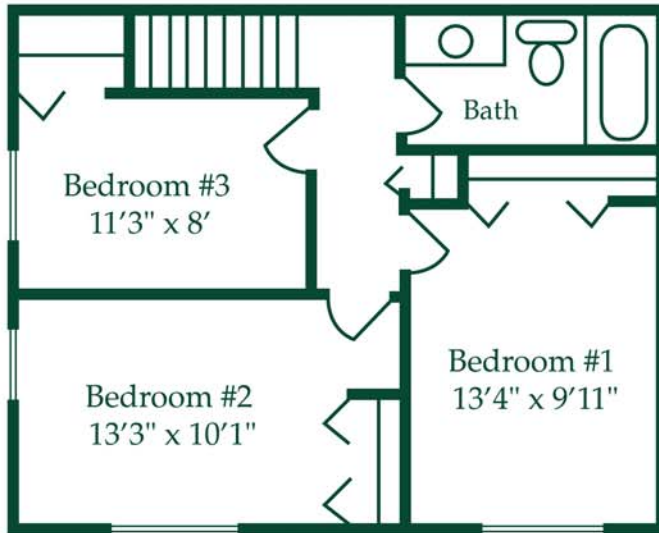

## THE WOODBRIDGE

3 Bedroom • 1 1/2 Bath • With Basement • 1,065 Sq. Ft.\*

Professionally Managed By:

**Berger Realty Group, Inc.**

*Where Integrity Meets Excellence*

E-MAIL: [arelph@slbmanagement.com](mailto:arelph@slbmanagement.com)

<http://www.bergerrealtygroup.com/>

\* All Room Dimensions Are Approximate