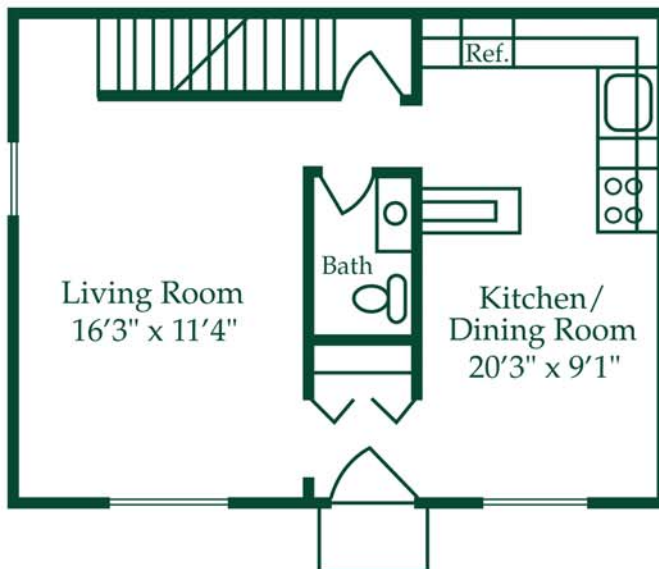

## THE WOODBRIDGE

3 Bedroom • 1 1/2 Bath • With Basement • 1,065 Sq. Ft.\*

Professionally Managed By:

**Berger Realty Group, Inc.**

*Where Integrity Meets Excellence*

E-MAIL: [arelph@slbmanagement.com](mailto:arelph@slbmanagement.com)

<http://www.bergerrealtygroup.com/>

\* All Room Dimensions Are Approximate