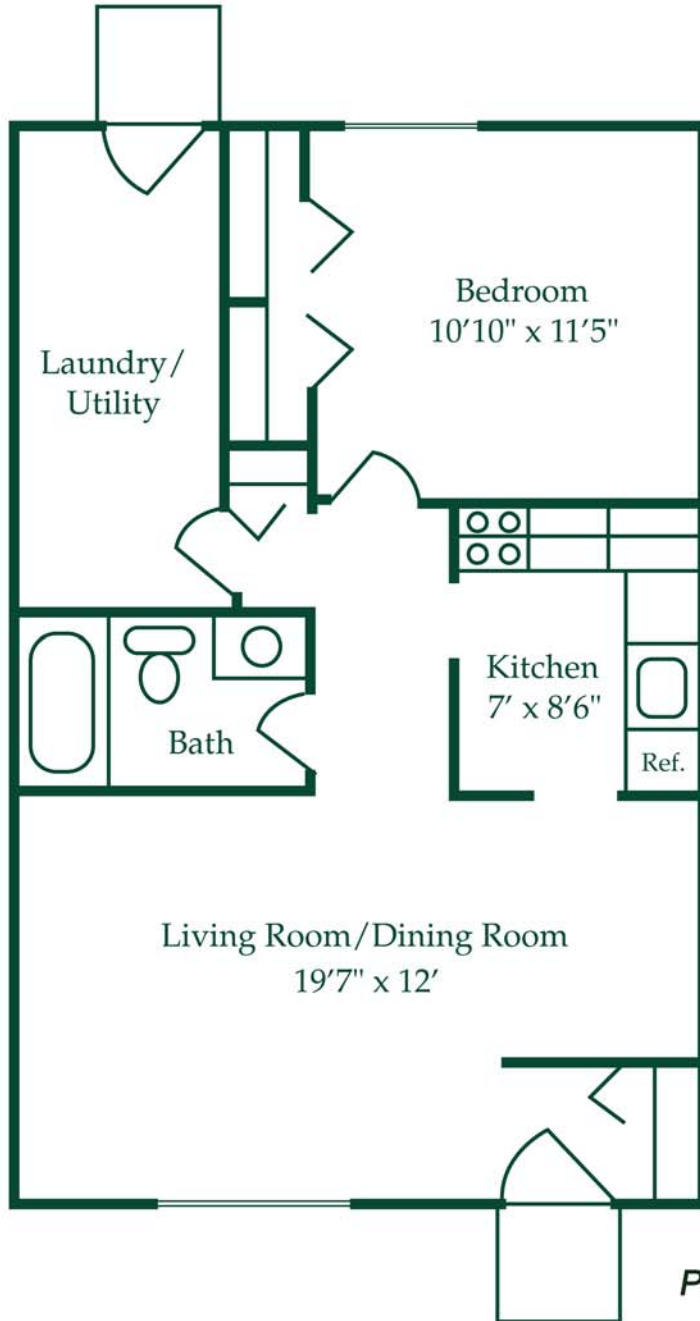

## THE KINGSWOOD

1 Bedroom • 1 Bath • 648 Sq. Ft.\*

\* All Room Dimensions Are Approximate

Professionally Managed By:

**Berger Realty Group, Inc.**

*Where Integrity Meets Excellence*

E-MAIL: [arelp@slbmanagement.com](mailto:arelp@slbmanagement.com)