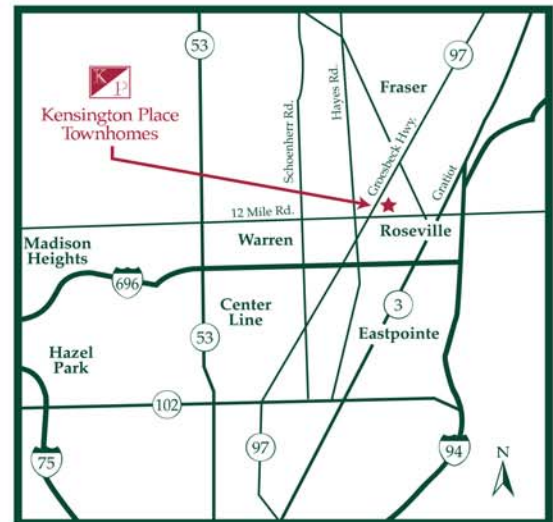

Kensington Place
Townhomes

Kensington Place Townhomes
16651 East Twelve Mile Road
Roseville, MI 48066
CALL: 586-771-2100
FAX: 586-771-2580

THE KINGSWOOD

1 Bedroom • 1 Bath • 648 Sq. Ft.*

* All Room Dimensions Are Approximate

Professionally Managed By:

Berger Realty Group, Inc.

Where Integrity Meets Excellence

E-MAIL: arelp@slbmanagement.com

<http://www.bergerrealtygroup.com/>