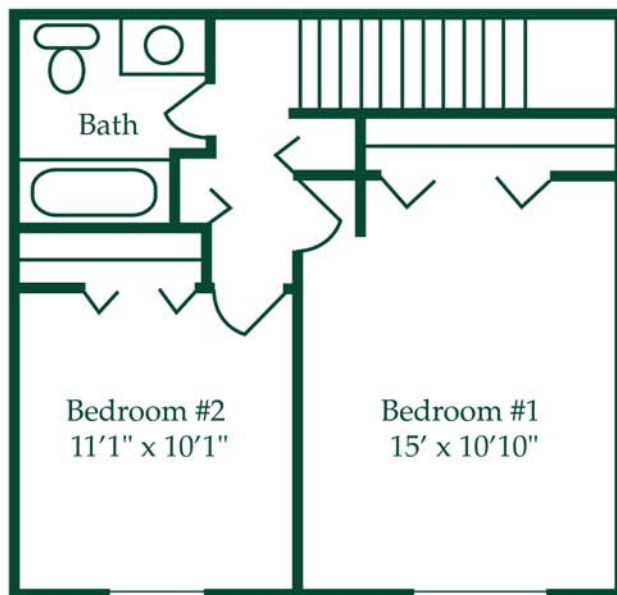

Kensington Place
Townhomes

Kensington Place Townhomes
16651 East Twelve Mile Road
Roseville, MI 48066
CALL: 586-771-2100
FAX: 586-771-2580

THE KENSINGTON

2 Bedroom • 1 1/2 Bath • With Basement • 892 Sq. Ft.*