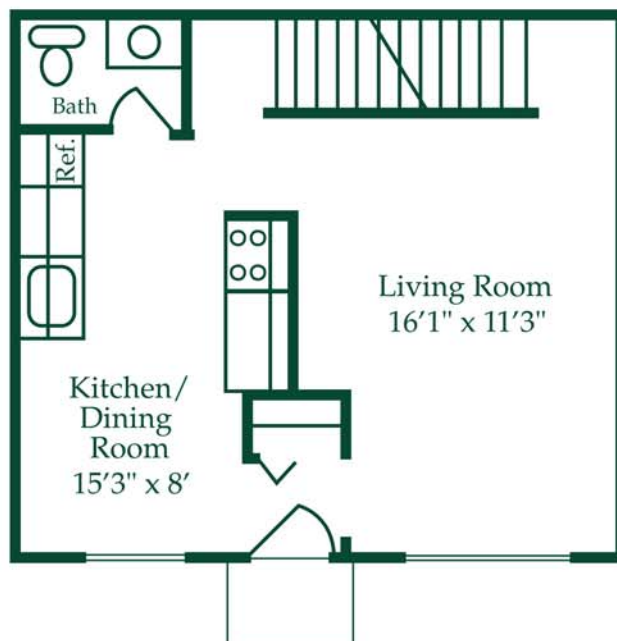

Kensington Place
Townhomes

Kensington Place Townhomes
16651 East Twelve Mile Road
Roseville, MI 48066
CALL: 586-771-2100
FAX: 586-771-2580

THE KENSINGTON

2 Bedroom • 1 1/2 Bath • With Basement • 892 Sq. Ft.*