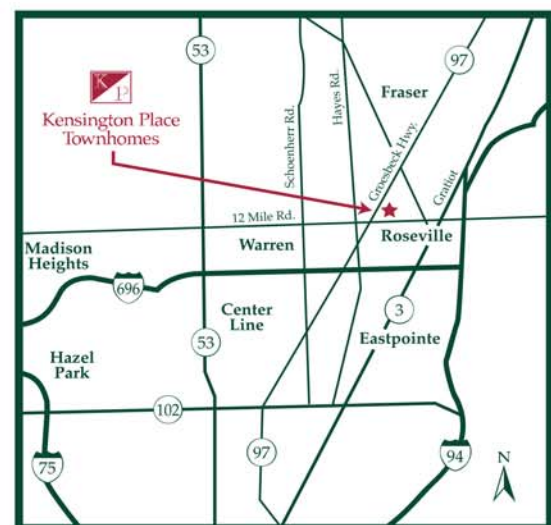

Kensington Place
Townhomes

Kensington Place Townhomes
16651 East Twelve Mile Road
Roseville, MI 48066
CALL: 586-771-2100
FAX: 586-771-2580

THE KENSINGTON

2 Bedroom • 1 1/2 Bath • With Basement • 892 Sq. Ft.*