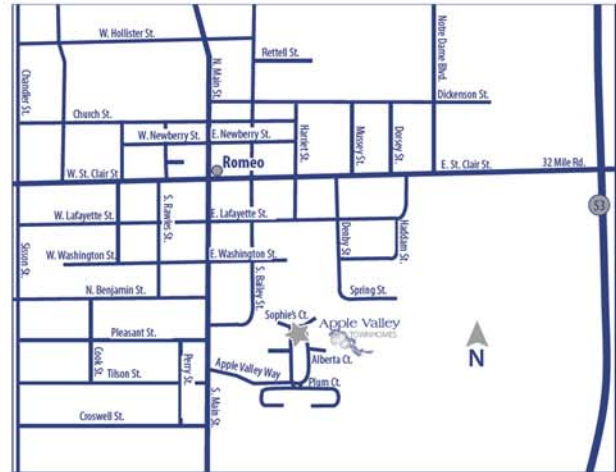

Apple Valley Townhomes
 231 Apple Blossom Way
 Romeo, MI 48065
 Telephone: 586-752-4166
 Fax: 586-752-9799

COMMUNITY MAP

Professionally Managed By:

E-MAIL: tkowalewski@slbmanagement.com
<http://www.bergerrealtygroup.com/>