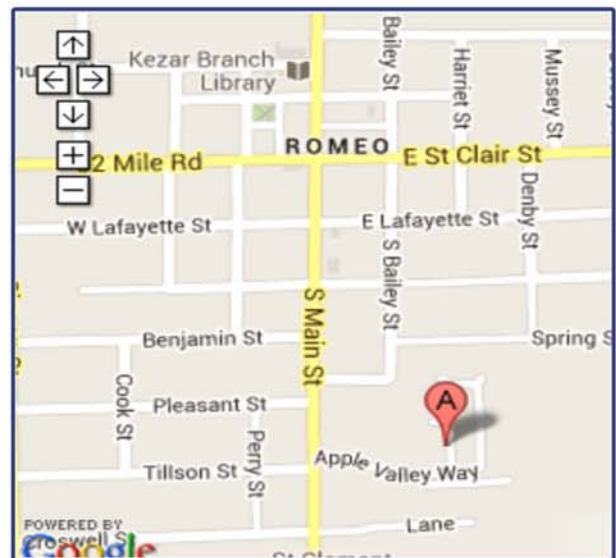

Apple Valley Townhomes
 231 Apple Blossom Way
 Romeo, MI 48065
 Telephone: 586-752-4166
 Fax: 586-752-9799

COMMUNITY MAP

Professionally Managed By:

E-MAIL: tkowalewski@slbmanagement.com
<http://www.bergerrealtygroup.com/>