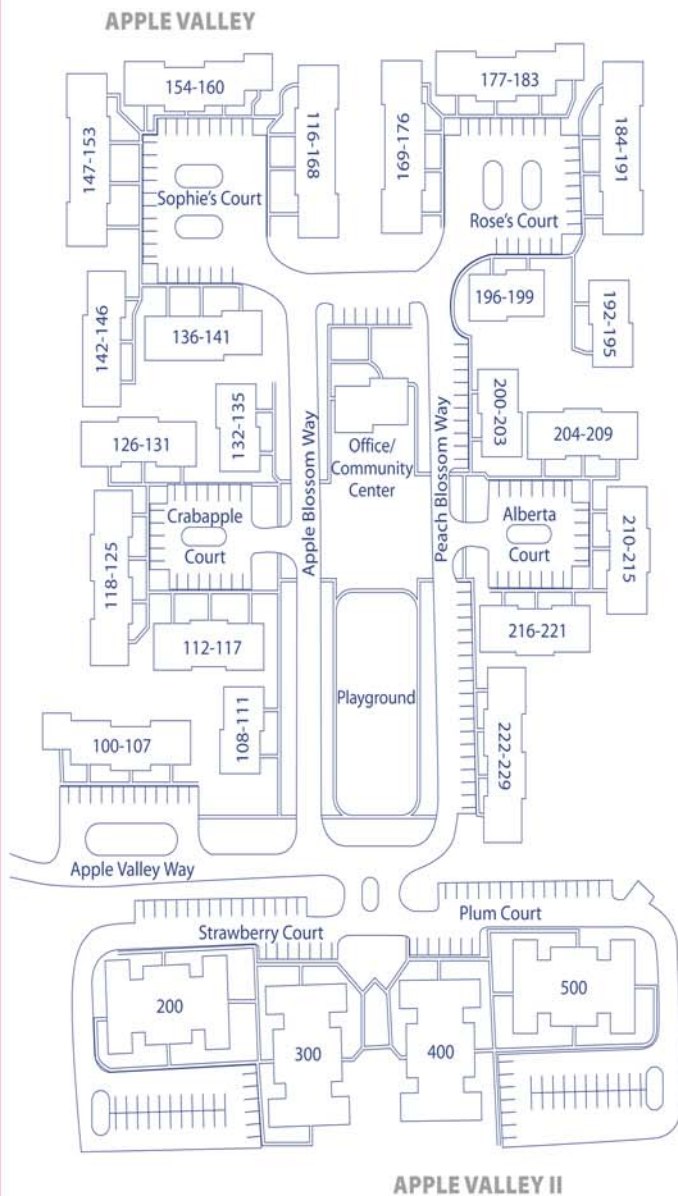

Apple Valley Townhomes
 231 Apple Blossom Way
 Romeo, MI 48065
 Telephone: 586-752-4166
 Fax: 586-752-9799

COMMUNITY MAP

Professionally Managed By:

E-MAIL: tkowalewski@slbmanagement.com
<http://www.bergerrealtygroup.com/>